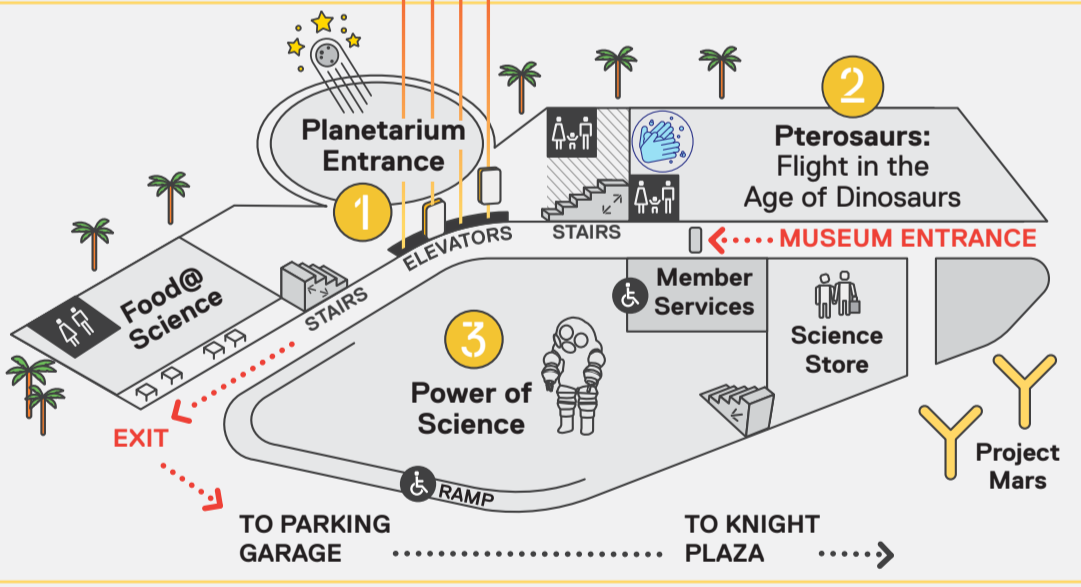

Guide to Your Visit

LEVEL 6 (ROOF)

LEVEL 5

No active exhibitions on this level.

LEVEL 4

LEVEL 3

LEVEL 2

LEVEL 1

RESTROOMS

HAND-WASHING STATIONS

Frost Science is a smoke-free facility. No smoking or vaping on property.

Per recent CDC guidelines driven by scientific evidence, face coverings are no longer required for **fully vaccinated** guests.

Don't forget to grab a bite at **Coffee@Science** and shop for unique gifts and souvenirs at the **Science Store!**