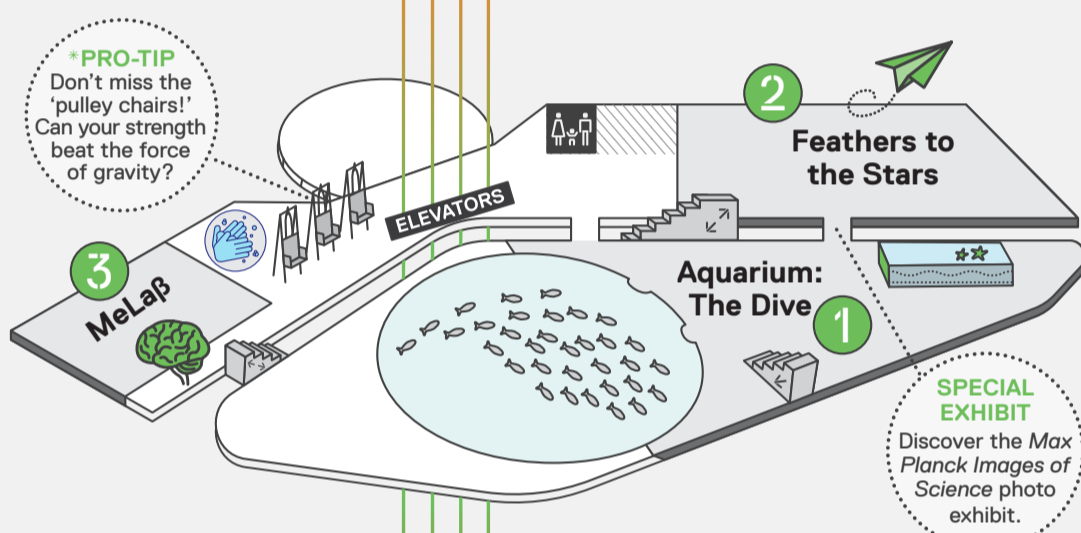

Guide to Your Visit

LEVEL 6 (ROOF)

LEVEL 5

No active exhibitions on this level.

LEVEL 4

LEVEL 3

LEVEL 2

LEVEL 1

RESTROOMS

HAND-WASHING STATIONS

Frost Science is a smoke-free facility. No smoking or vaping on property.

Per recent CDC guidelines driven by scientific evidence, face coverings are no longer required for **fully vaccinated** guests.

Don't forget to grab a bite at **Coffee@Science** and shop for unique gifts and souvenirs at the **Science Store!**