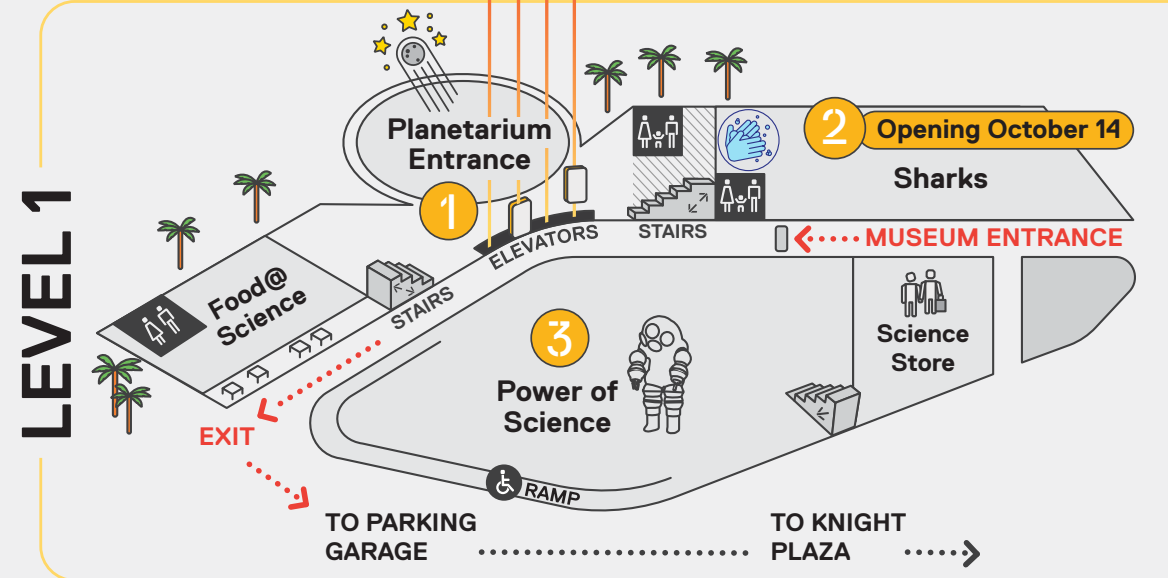

Guide to Your Visit

RESTROOMS

HAND-WASHING STATIONS

Frost Science is a smoke-free facility. No smoking or vaping on property.

Don't forget to grab a bite at **Food@Science** and shop for unique gifts and souvenirs at the **Science Store!**