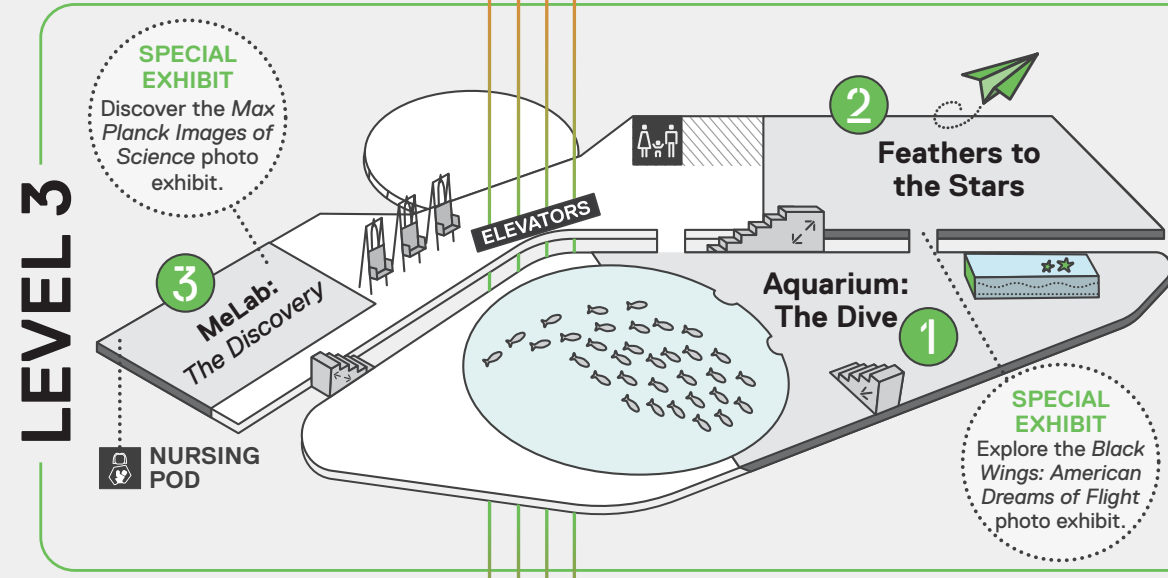

Guide to Your Visit

RESTROOMS

HAND-WASHING STATIONS

Frost Science is a smoke-free facility. No smoking or vaping on property.

Don't forget to grab a bite at **Food@Science** and shop for unique gifts and souvenirs at the **Science Store!**