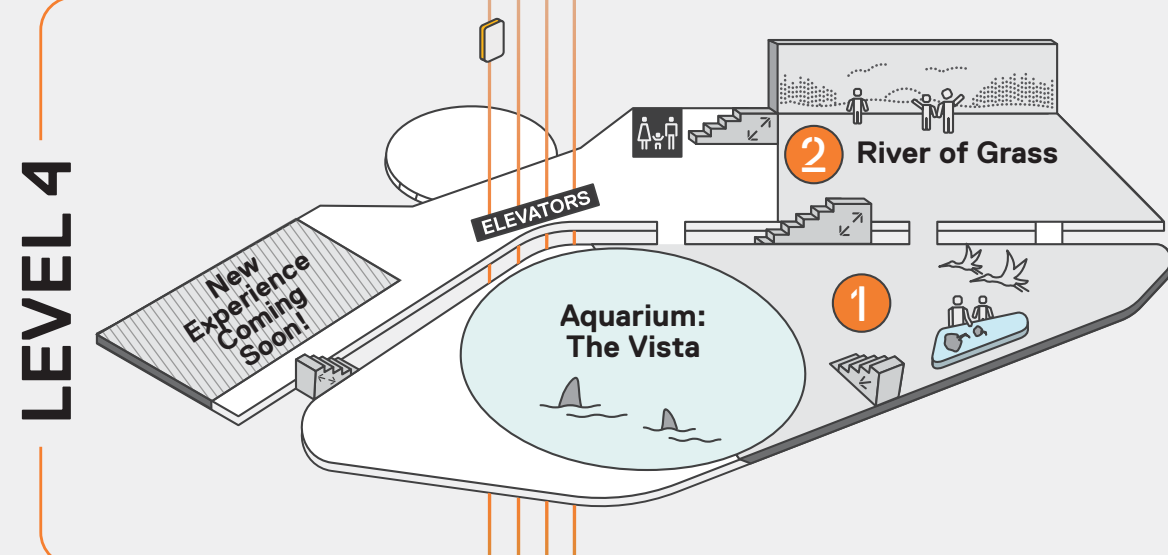

Guide to Your Visit

RESTROOMS

HAND-WASHING STATIONS

Frost Science is a smoke-free facility. No smoking or vaping on property.

Don't forget to grab a bite at **Food@Science** and shop for unique gifts and souvenirs at the **Science Store!**