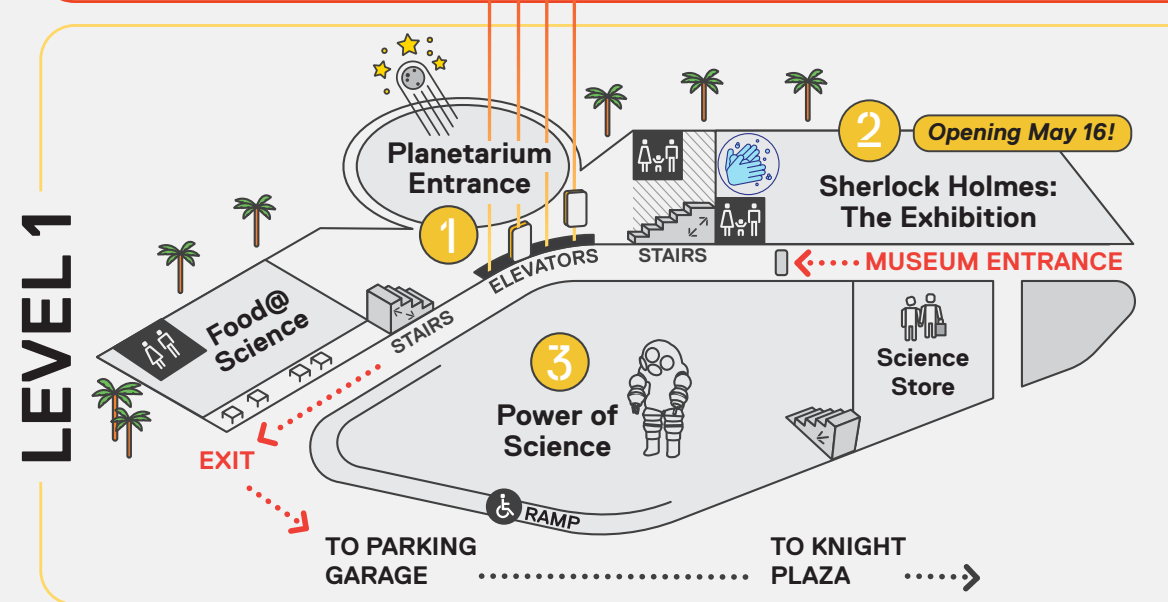

Guide to Your Visit

No active exhibitions on this level.

RESTROOMS

HAND-WASHING STATIONS

Frost Science is a smoke-free facility. No smoking or vaping on property.

Don't forget to grab a bite at **Coffee@Science** and shop for unique gifts and souvenirs at the **Science Store!**