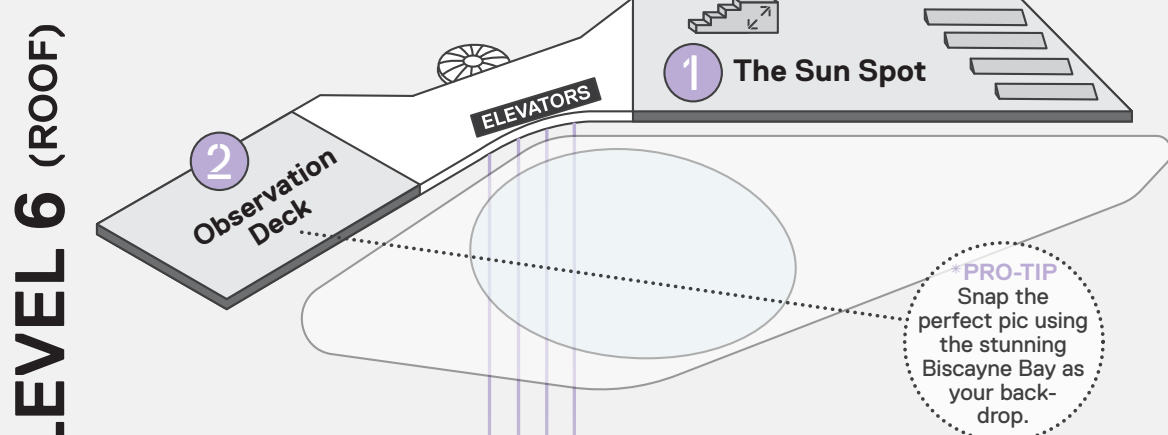

Guide to Your Visit

No active exhibitions on this level.

RESTROOMS

HAND-WASHING STATIONS

Frost Science is a smoke-free facility. No smoking or vaping on property.

Don't forget to grab a bite at **Coffee@Science** and shop for unique gifts and souvenirs at the **Science Store!**