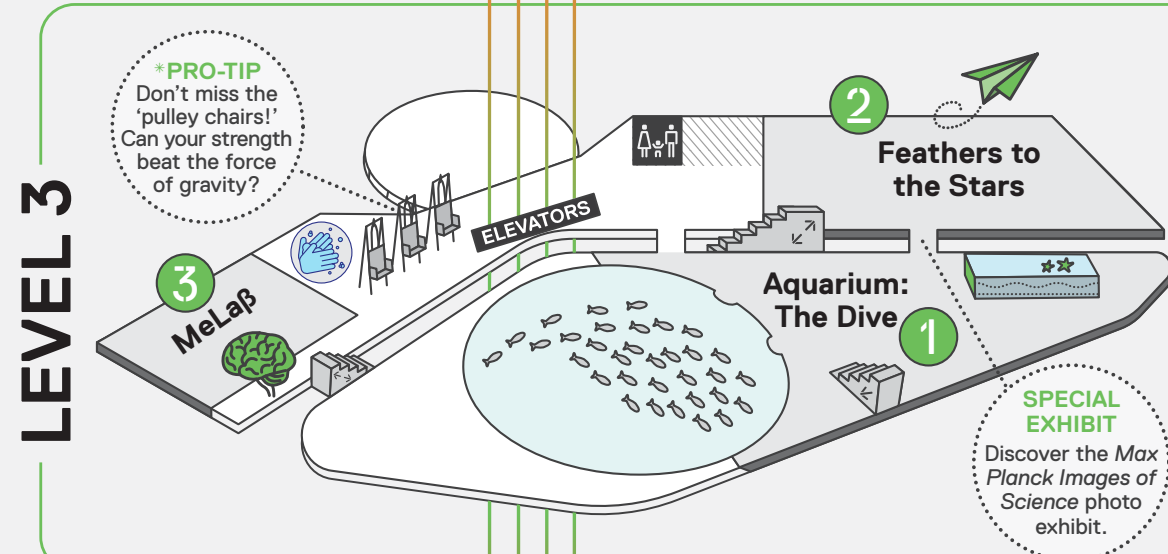

Guide to Your Visit

No active exhibitions on this level.

RESTROOMS

HAND-WASHING STATIONS

Frost Science is a smoke-free facility. No smoking or vaping on property.

Don't forget to grab a bite at **Coffee@Science** and shop for unique gifts and souvenirs at the **Science Store!**