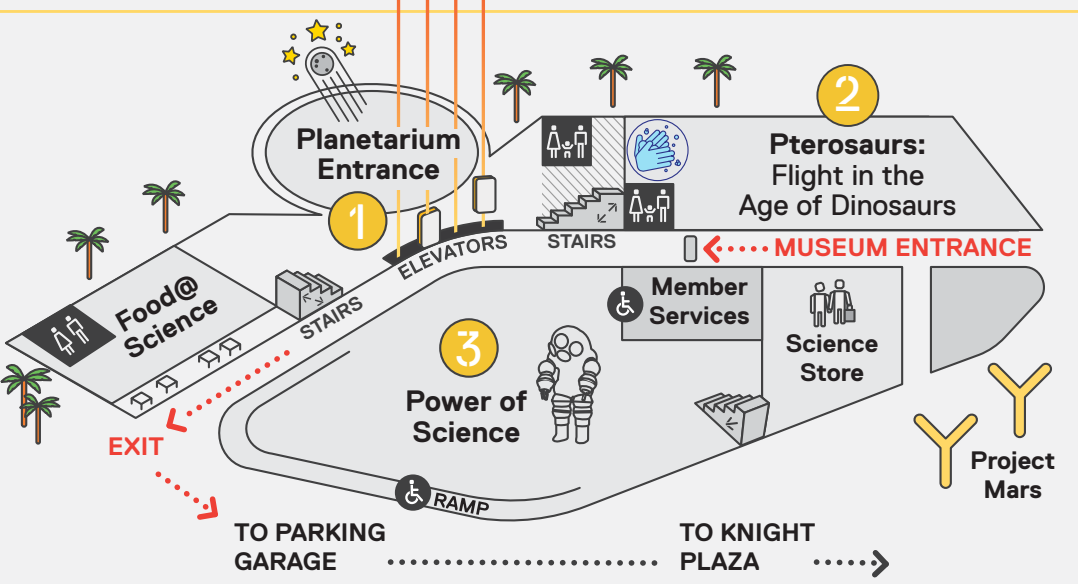

Guide to Your Visit

LEVEL 6 (ROOF)

1 The Sun Spot

2 Observation Deck

LEVEL 5

No active exhibitions on this level.

LEVEL 4

1 Aquarium: Royal Caribbean Vista

2 River of Grass

3 Design Lab: Engineering

LEVEL 3

1 Aquarium: The Dive

2 Feathers to the Stars

3 MeLaß

LEVEL 2

1 Aquarium: The Deep

2 MeLaß

LEVEL 1

1 Frost Planetarium

2 Pterosaurs: Flight in the Age of Dinosaurs

3 Power of Science

RESTROOMS

HAND-WASHING STATIONS

Frost Science is a smoke-free facility. No smoking or vaping on property.

Don't forget to grab a bite at **Coffee@Science** and shop for unique gifts and souvenirs at the **Science Store!**