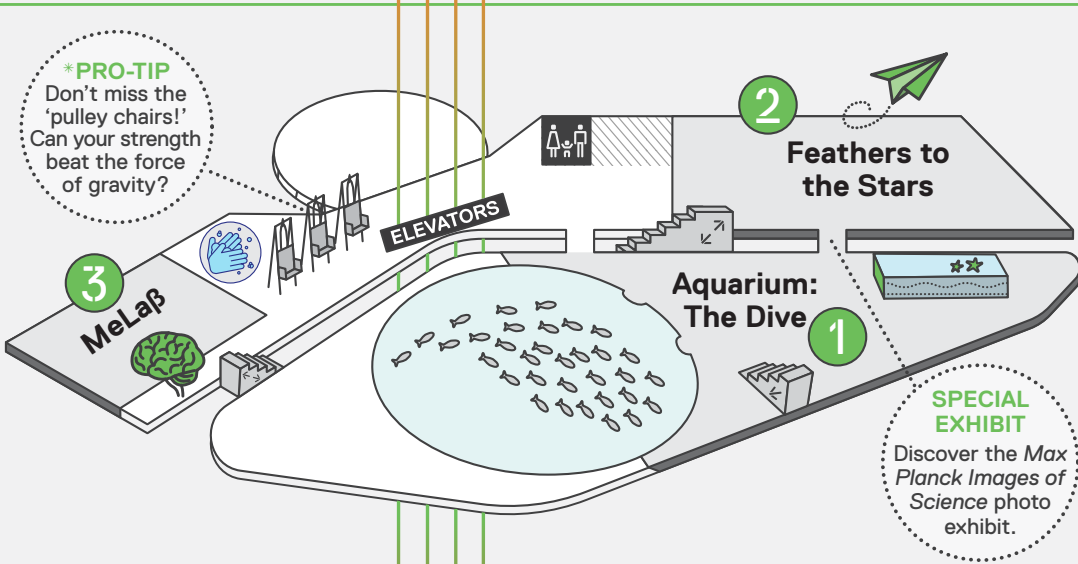

Guide to Your Visit

LEVEL 6 (ROOF)

1 The Sun Spot

2 Observation Deck

LEVEL 5

No active exhibitions on this level.

LEVEL 4

1 Aquarium: Royal Caribbean Vista

2 River of Grass

3 Design Lab: Engineering

LEVEL 3

1 Aquarium: The Dive

2 Feathers to the Stars

3 MeLaß

LEVEL 2

1 Aquarium: The Deep

2 MeLaß

LEVEL 1

1 Frost Planetarium

2 Pterosaurs: Flight in the Age of Dinosaurs

3 Power of Science

RESTROOMS

HAND-WASHING STATIONS

Frost Science is a smoke-free facility. No smoking or vaping on property.

Don't forget to grab a bite at **Coffee@Science** and shop for unique gifts and souvenirs at the **Science Store!**