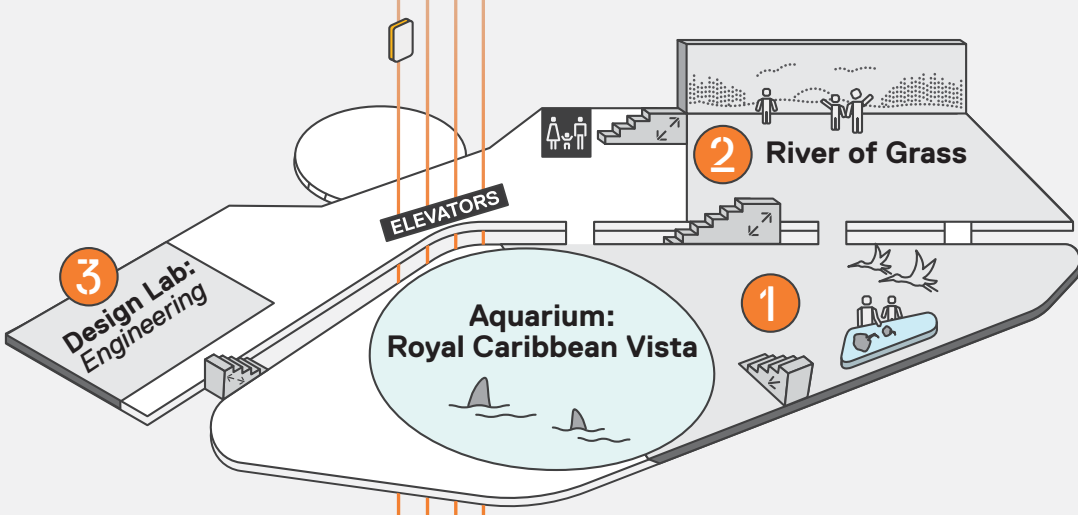

Guide to Your Visit

LEVEL 6 (ROOF)

1 The Sun Spot

2 Observation Deck

LEVEL 5

No active exhibitions on this level.

LEVEL 4

1 Aquarium: Royal Caribbean Vista

2 River of Grass

3 Design Lab: Engineering

LEVEL 3

1 Aquarium: The Dive

2 Feathers to the Stars

3 MeLaß

LEVEL 2

1 Aquarium: The Deep

2 MeLaß

LEVEL 1

1 Frost Planetarium

2 Pterosaurs: Flight in the Age of Dinosaurs

3 Power of Science

RESTROOMS

HAND-WASHING STATIONS

Frost Science is a smoke-free facility. No smoking or vaping on property.

Don't forget to grab a bite at **Coffee@Science** and shop for unique gifts and souvenirs at the **Science Store!**