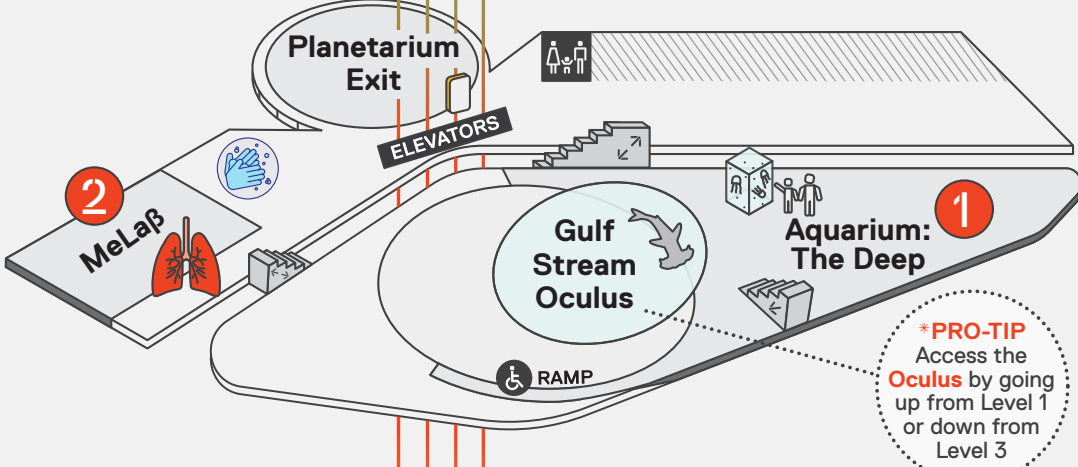

Guide to Your Visit

LEVEL 6 (ROOF)

1 The Sun Spot

2 Observation Deck

LEVEL 5

No active exhibitions on this level.

LEVEL 4

1 Aquarium: Royal Caribbean Vista

2 River of Grass

3 Design Lab: Engineering

LEVEL 3

1 Aquarium: The Dive

2 Feathers to the Stars

3 MeLaß

LEVEL 2

1 Aquarium: The Deep

2 MeLaß

LEVEL 1

1 Frost Planetarium

2 Pterosaurs: Flight in the Age of Dinosaurs

3 Power of Science

RESTROOMS

HAND-WASHING STATIONS

Frost Science is a smoke-free facility. No smoking or vaping on property.