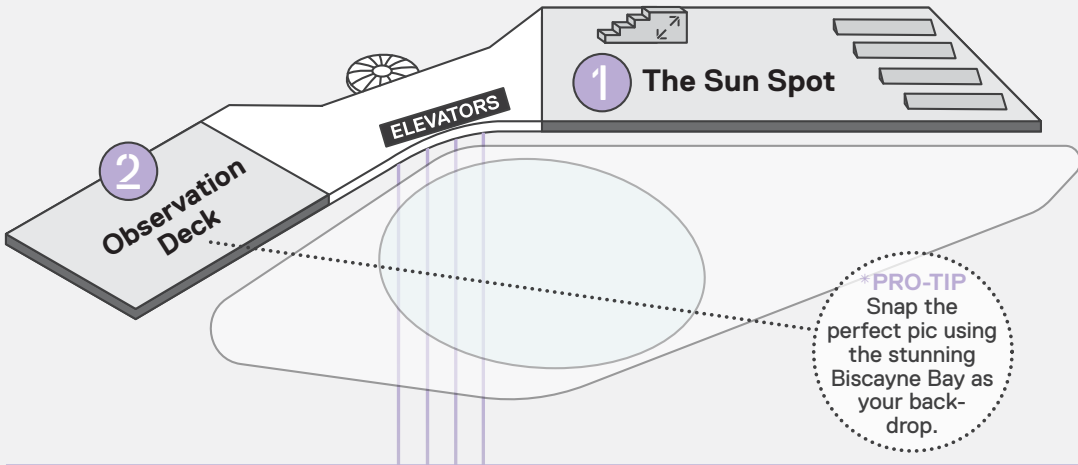

# Guide to Your Visit

LEVEL 6 (ROOF)

1 The Sun Spot

2 Observation Deck

LEVEL 5

No active exhibitions on this level.

LEVEL 4

1 Aquarium: Royal Caribbean Vista

2 River of Grass

3 Design Lab: Engineering

LEVEL 3

1 Aquarium: The Dive

2 Feathers to the Stars

3 MeLaB

LEVEL 2

1 Aquarium: The Deep