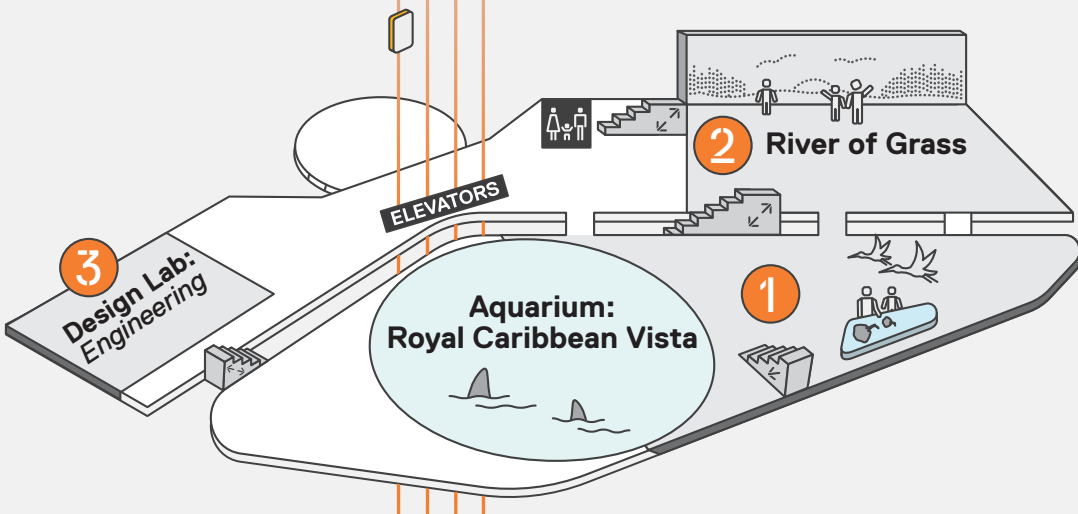

# Guide to Your Visit

LEVEL 6 (ROOF)

1 The Sun Spot

2 Observation Deck

LEVEL 5

No active exhibitions on this level.

LEVEL 4

1 Aquarium: Royal Caribbean Vista

2 River of Grass

3 Design Lab: Engineering

LEVEL 3

1 Aquarium: The Dive

2 Feathers to the Stars

3 MeLaB

LEVEL 2

1 Aquarium: The Deep

2 MeLaB

LEVEL 1

1 Frost Planetarium

2 Pterosaurs: Flight in the Age of Dinosaurs  
Opening May 15

3 Power of Science

RESTROOMS

HAND-WASHING STATIONS

Frost Science is a smoke-free facility. No smoking or vaping on property.

Don't forget to grab a bite at **Coffee@Science** and shop for unique gifts and souvenirs at the **Science Store!**