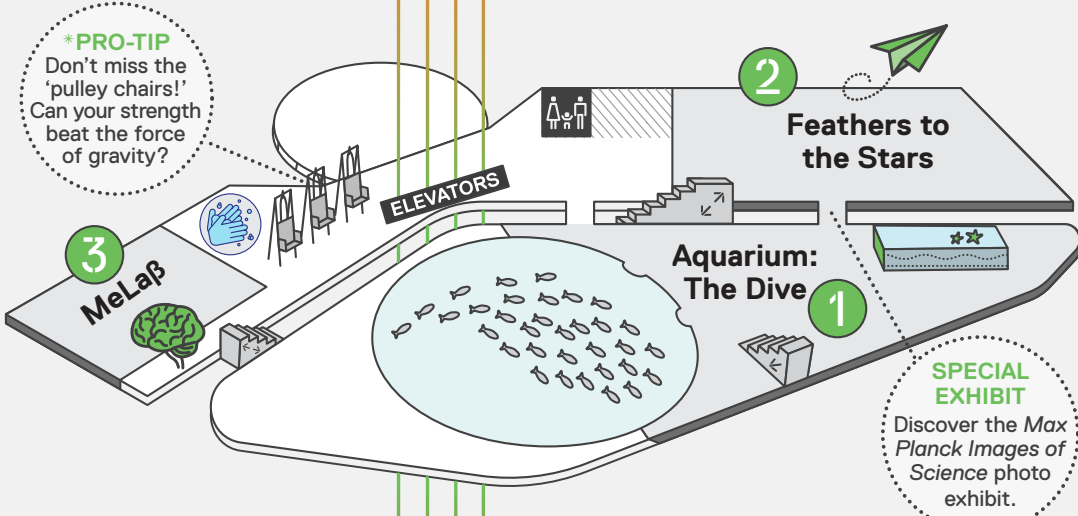

# Guide to Your Visit

LEVEL 6 (ROOF)

1 The Sun Spot

2 Observation Deck

LEVEL 5

No active exhibitions on this level.

LEVEL 4

1 Aquarium: Royal Caribbean Vista

2 River of Grass

3 Design Lab: Engineering

LEVEL 3

1 Aquarium: The Dive

2 Feathers to the Stars

3 MeLaB

LEVEL 2

1 Aquarium: The Deep

2 MeLaB

LEVEL 1

1 Frost Planetarium

2 Pterosaurs: Flight in the Age of Dinosaurs  
Opening May 15

3 Power of Science

RESTROOMS

HAND-WASHING STATIONS

Frost Science is a smoke-free facility. No smoking or vaping on property.

Don't forget to grab a bite at **Coffee@Science** and shop for unique gifts and souvenirs at the **Science Store!**