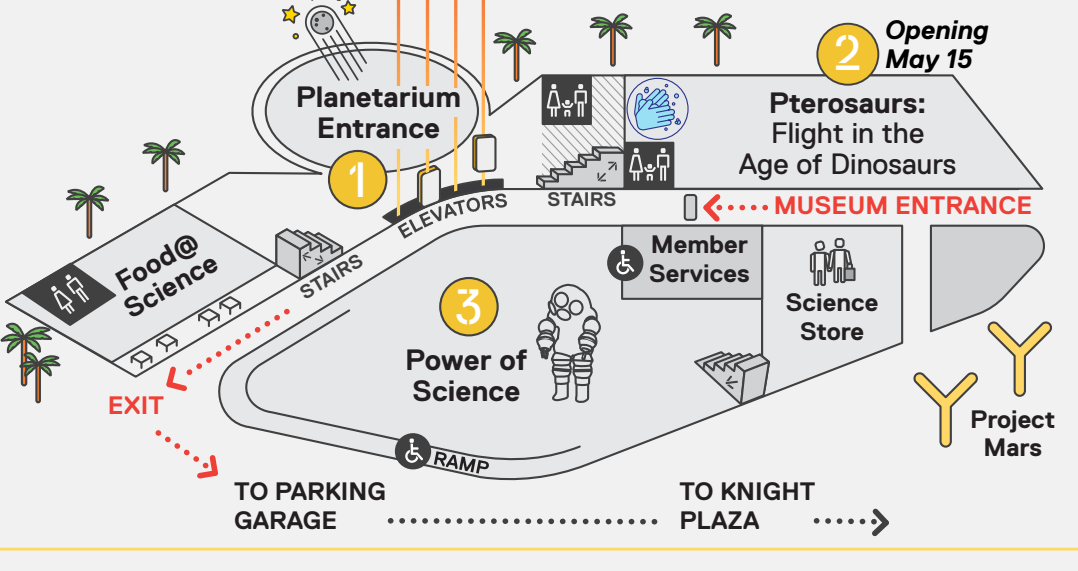

# Guide to Your Visit

LEVEL 6 (ROOF)

1 The Sun Spot

2 Observation Deck

LEVEL 5

No active exhibitions on this level.

LEVEL 4

1 Aquarium: Royal Caribbean Vista

2 River of Grass

3 Design Lab: Engineering

LEVEL 3

1 Aquarium: The Dive

2 Feathers to the Stars

3 MeLaB

LEVEL 2

1 Aquarium: The Deep

2 MeLaB

LEVEL 1

1 Frost Planetarium

2 Pterosaurs: Flight in the Age of Dinosaurs  
Opening May 15

3 Power of Science

RESTROOMS

HAND-WASHING STATIONS

Frost Science is a smoke-free facility. No smoking or vaping on property.

Don't forget to grab a bite at **Coffee@Science** and shop for unique gifts and souvenirs at the **Science Store!**