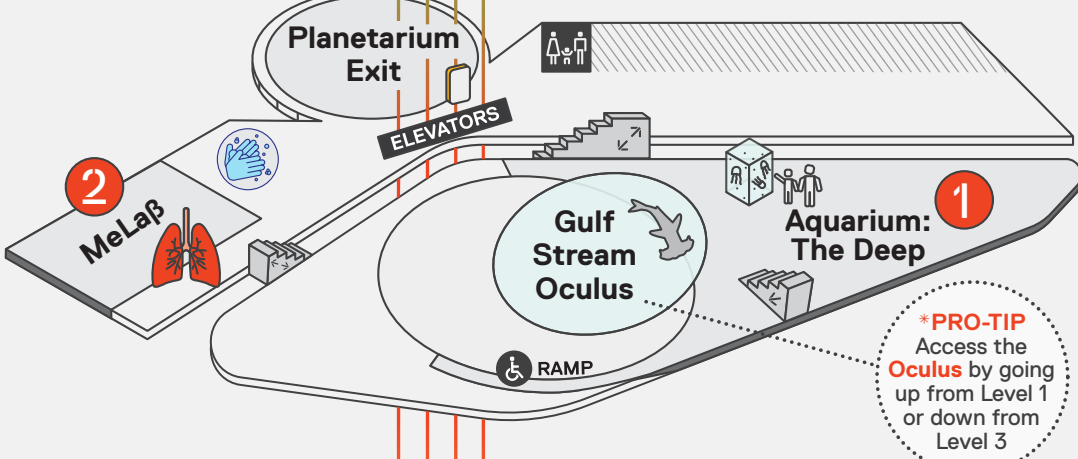

# Guide to Your Visit

LEVEL 6 (ROOF)

1 The Sun Spot

2 Observation Deck

LEVEL 5

No active exhibitions on this level.

LEVEL 4

1 Aquarium: Royal Caribbean Vista

2 River of Grass

3 Design Lab: Engineering

LEVEL 3

1 Aquarium: The Dive

2 Feathers to the Stars

3 MeLaB

LEVEL 2

1 Aquarium: The Deep

2 MeLaB

LEVEL 1

1 Frost Planetarium

2 Pterosaurs: Flight in the Age of Dinosaurs  
Opening May 15

3 Power of Science

RESTROOMS

HAND-WASHING STATIONS

Frost Science is a smoke-free facility. No smoking or vaping on property.