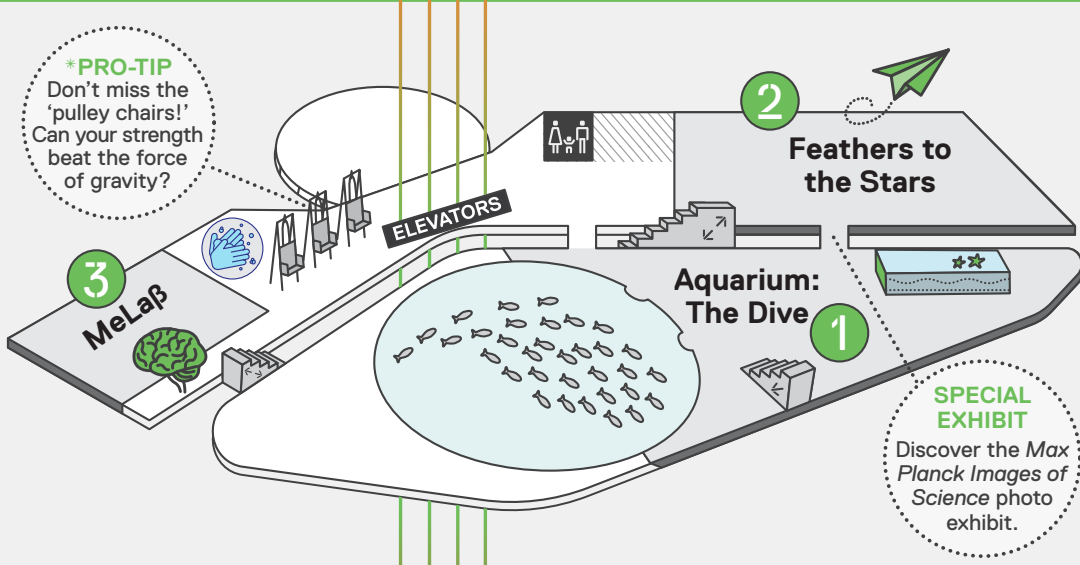

Guide to Your Visit

LEVEL 6 (ROOF)

- 1 The Sun Spot
- 2 Observation Deck

LEVEL 5

No active exhibitions on this level.

LEVEL 4

- 1 Aquarium: Royal Caribbean Vista
- 2 River of Grass
- 3 Mammoths: Ice Age Giants

LEVEL 3

- 1 Aquarium: The Dive
- 2 Feathers to the Stars
- 3 MeLaß

LEVEL 2

- 1 Aquarium: The Deep
- 2 MeLaß

LEVEL 1

- 1 Frost Planetarium
- 2 Sherlock Holmes: The Exhibition
- 3 Power of Science

RESTROOMS

HAND-WASHING STATIONS