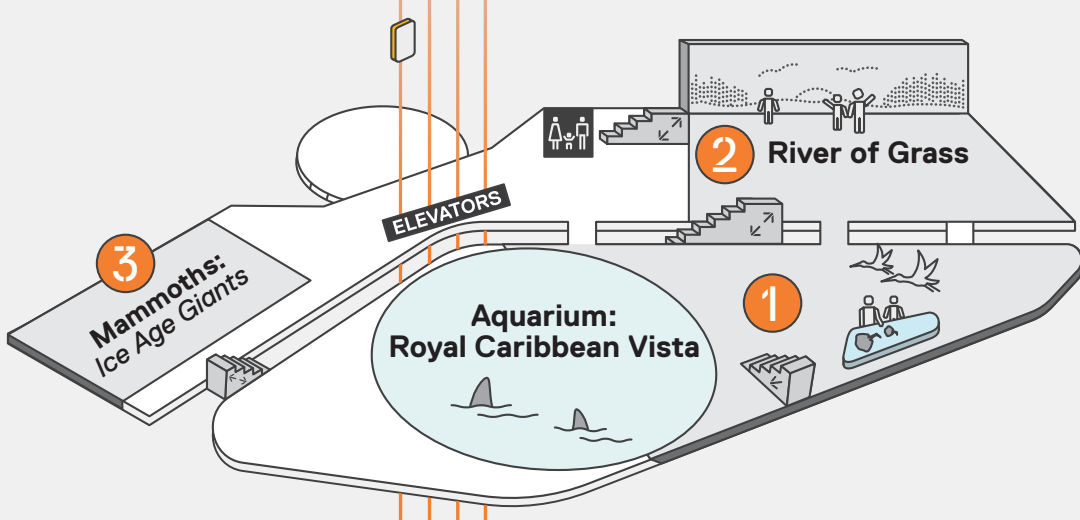

Guide to Your Visit

LEVEL 6 (ROOF)

- 1 The Sun Spot
- 2 Observation Deck

LEVEL 5

No active exhibitions on this level.

LEVEL 4

- 1 Aquarium: Royal Caribbean Vista
- 2 River of Grass
- 3 Mammoths: Ice Age Giants

LEVEL 3

- 1 Aquarium: The Dive
- 2 Feathers to the Stars
- 3 MeLaß

LEVEL 2

- 1 Aquarium: The Deep
- 2 MeLaß

LEVEL 1

- 1 Frost Planetarium
- 2 Sherlock Holmes: The Exhibition
- 3 Power of Science

RESTROOMS

HAND-WASHING STATIONS

Frost Science is a smoke-free facility. No smoking or vaping on property.

Don't forget to grab a bite at **Coffee@Science** and shop for unique gifts and souvenirs at the **Science Store!**