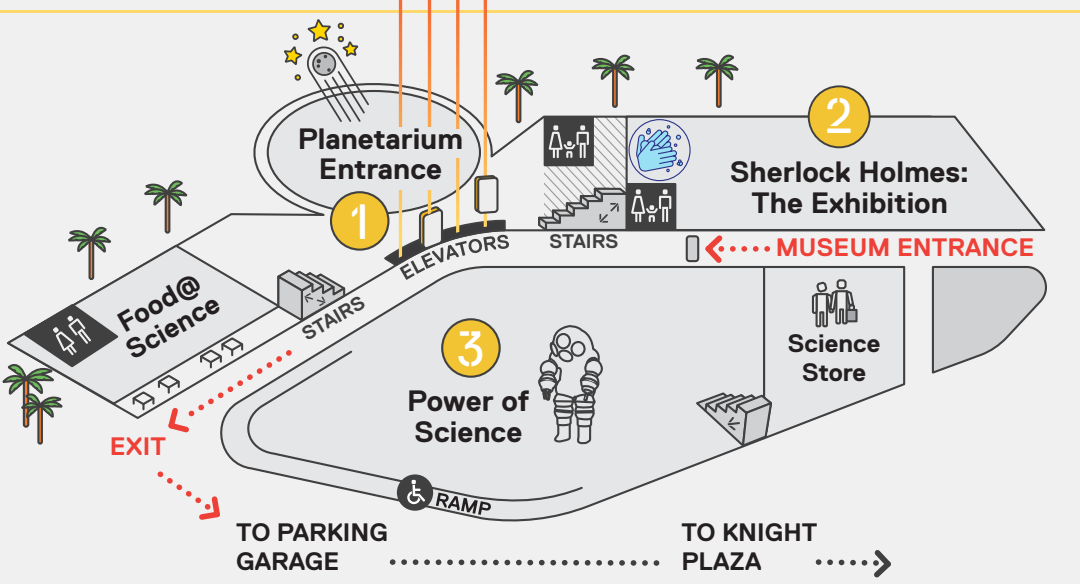

Guide to Your Visit

LEVEL 6 (ROOF)

- 1 The Sun Spot
- 2 Observation Deck

LEVEL 5

No active exhibitions on this level.

LEVEL 4

- 1 Aquarium: Royal Caribbean Vista
- 2 River of Grass
- 3 Mammoths: Ice Age Giants

LEVEL 3

- 1 Aquarium: The Dive
- 2 Feathers to the Stars
- 3 MeLaß

LEVEL 2

- 1 Aquarium: The Deep
- 2 MeLaß

LEVEL 1

- 1 Frost Planetarium
- 2 Sherlock Holmes: The Exhibition
- 3 Power of Science

RESTROOMS

HAND-WASHING STATIONS

Frost Science is a smoke-free facility. No smoking or vaping on property.

Don't forget to grab a bite at **Coffee@Science** and shop for unique gifts and souvenirs at the **Science Store!**