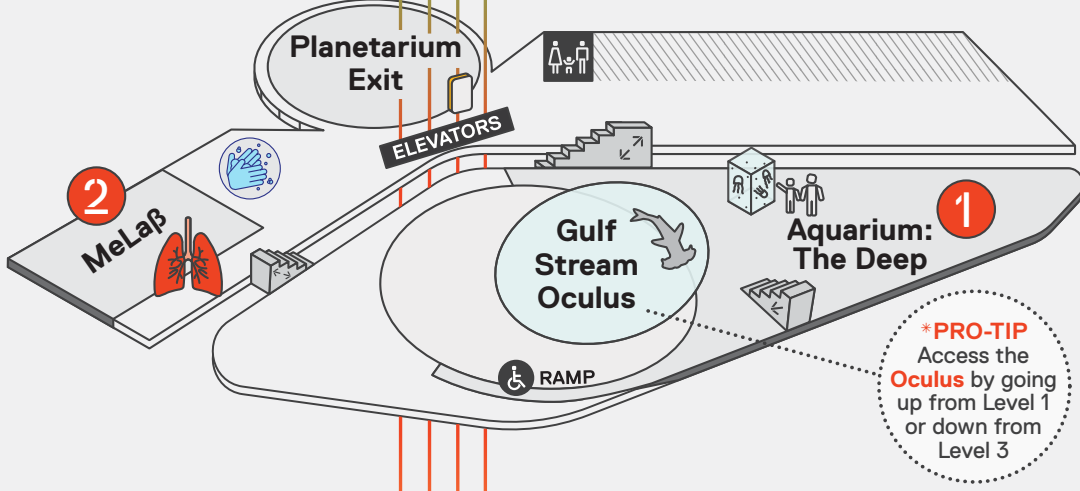

Guide to Your Visit

LEVEL 6 (ROOF)

- 1 The Sun Spot
- 2 Observation Deck

LEVEL 5

No active exhibitions on this level.

LEVEL 4

- 1 Aquarium: Royal Caribbean Vista
- 2 River of Grass
- 3 Mammoths: Ice Age Giants

LEVEL 3

- 1 Aquarium: The Dive
- 2 Feathers to the Stars
- 3 MeLaß

LEVEL 2

- 1 Aquarium: The Deep
- 2 MeLaß

LEVEL 1

- 1 Frost Planetarium
- 2 Sherlock Holmes: The Exhibition
- 3 Power of Science

RESTROOMS

HAND-WASHING STATIONS