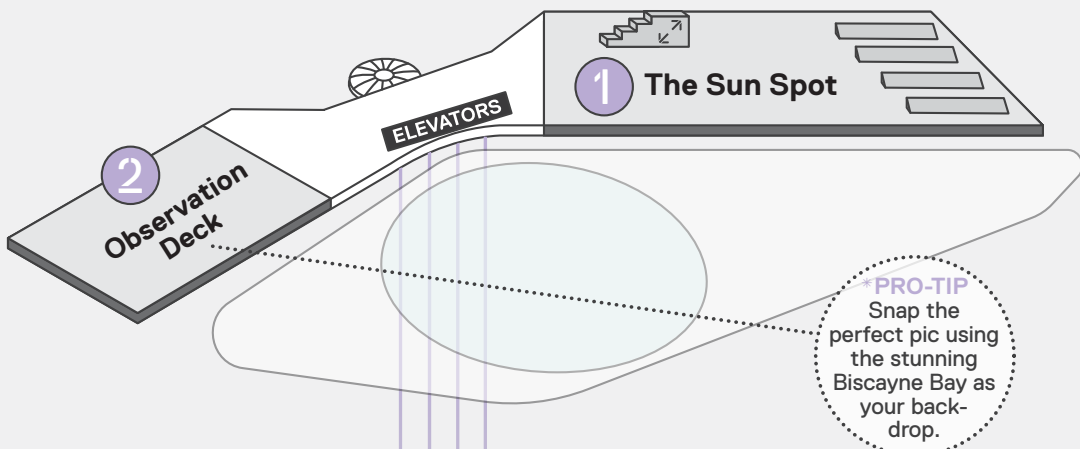

Guide to Your Visit

LEVEL 6 (ROOF)

- 1 The Sun Spot
- 2 Observation Deck

LEVEL 5

No active exhibitions on this level.

LEVEL 4

- 1 Aquarium: Royal Caribbean Vista
- 2 River of Grass
- 3 Mammoths: Ice Age Giants

LEVEL 3

- 1 Aquarium: The Dive
- 2 Feathers to the Stars
- 3 MeLaß

LEVEL 2

- 1 Aquarium: The Deep
- 2 MeLaß

LEVEL 1

- 1 Frost Planetarium
- 2 Sherlock Holmes: The Exhibition
- 3 Power of Science

RESTROOMS

HAND-WASHING STATIONS