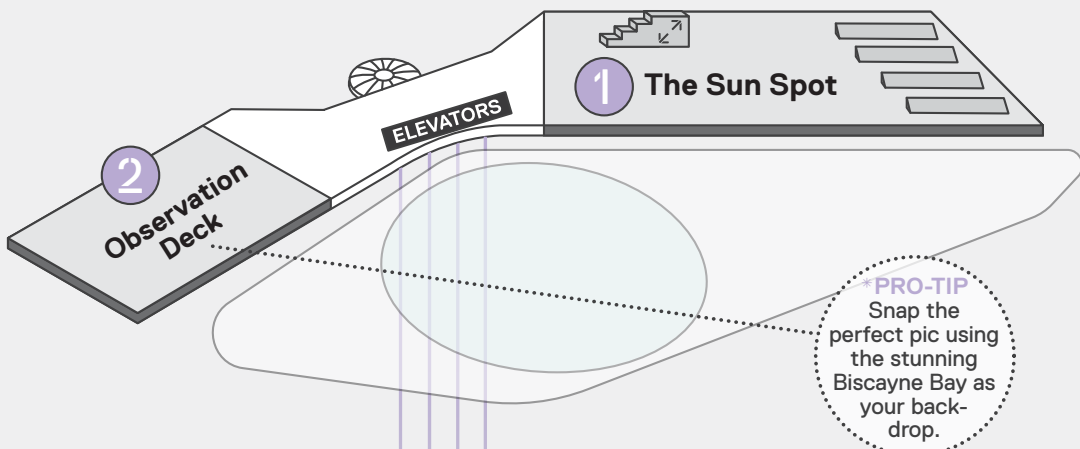

Guide to Your Visit

LEVEL 6 (ROOF)

- 1 The Sun Spot**
- 2 Observation Deck**

LEVEL 5

- 1 Marine Conservation WetLab**
This is an active research facility; visitation hours may vary.

LEVEL 4

- 1 Aquarium: The Vista**
- 2 River of Grass**
- 3 The Dig**

LEVEL 3

- 1 Aquarium: The Dive**
- 2 Feathers to the Stars**
- 3 MeLab**

LEVEL 2

- 1 Aquarium: The Deep**
- 2 MeLab**

LEVEL 1

- 1 Frost Planetarium**
- 2 Journey to Space**
- 3 Power of Science**

RESTROOMS

HAND-WASHING STATIONS