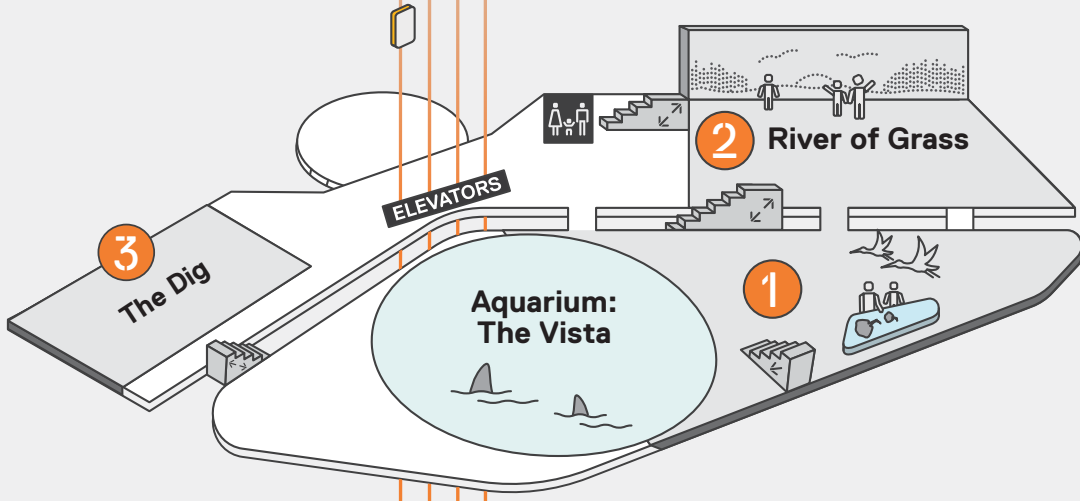

Guide to Your Visit

LEVEL 6 (ROOF)

- 1 The Sun Spot**
- 2 Observation Deck**

LEVEL 5

- 1 Marine Conservation WetLab**
This is an active research facility; visitation hours may vary.

LEVEL 4

- 1 Aquarium: The Vista**
- 2 River of Grass**
- 3 The Dig**

LEVEL 3

- 1 Aquarium: The Dive**
- 2 Feathers to the Stars**
- 3 MeLab**

LEVEL 2

- 1 Aquarium: The Deep**
- 2 MeLab**

LEVEL 1

- 1 Frost Planetarium**
- 2 Journey to Space**
- 3 Power of Science**

RESTROOMS

HAND-WASHING STATIONS