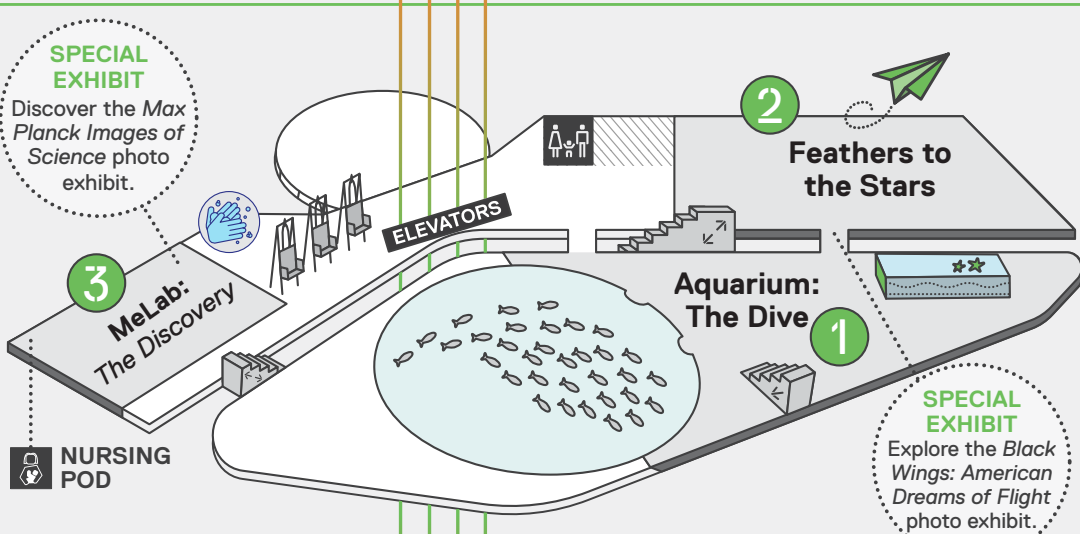

Guide to Your Visit

LEVEL 6 (ROOF)

- 1 The Sun Spot**
- 2 Observation Deck**

LEVEL 5

- 1 Marine Conservation WetLab**
This is an active research facility; visitation hours may vary.

LEVEL 4

- 1 Aquarium: The Vista**
- 2 River of Grass**
- 3 The Dig**

LEVEL 3

- 1 Aquarium: The Dive**
- 2 Feathers to the Stars**
- 3 MeLab**

LEVEL 2

- 1 Aquarium: The Deep**
- 2 MeLab**

LEVEL 1

- 1 Frost Planetarium**
- 2 Journey to Space**
- 3 Power of Science**

RESTROOMS

HAND-WASHING STATIONS

Frost Science is a smoke-free facility. No smoking or vaping on property.

Don't forget to grab a bite at **Food@Science** and shop for unique gifts and souvenirs at the **Science Store!**