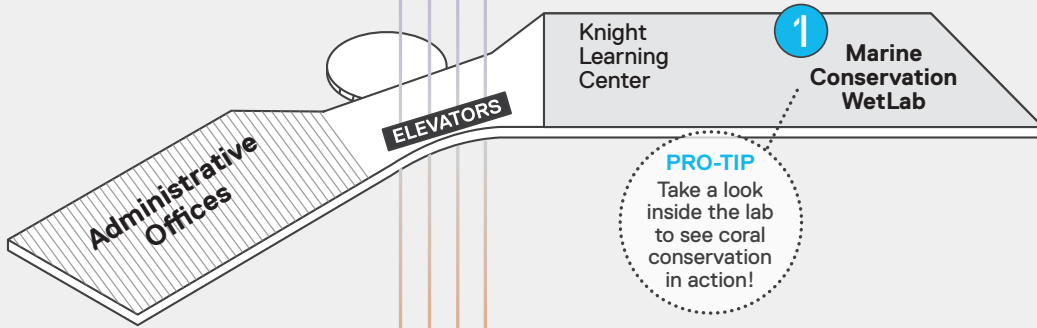

Guide to Your Visit

LEVEL 6 (ROOF)

- 1 The Sun Spot**
- 2 Observation Deck**

LEVEL 5

- 1 Marine Conservation WetLab**
This is an active research facility; visitation hours may vary.

LEVEL 4

- 1 Aquarium: The Vista**
- 2 River of Grass**
- 3 The Dig**

LEVEL 3

- 1 Aquarium: The Dive**
- 2 Feathers to the Stars**
- 3 MeLab**

LEVEL 2

- 1 Aquarium: The Deep**
- 2 MeLab**

LEVEL 1

- 1 Frost Planetarium**
- 2 Journey to Space**
- 3 Power of Science**

RESTROOMS

HAND-WASHING STATIONS