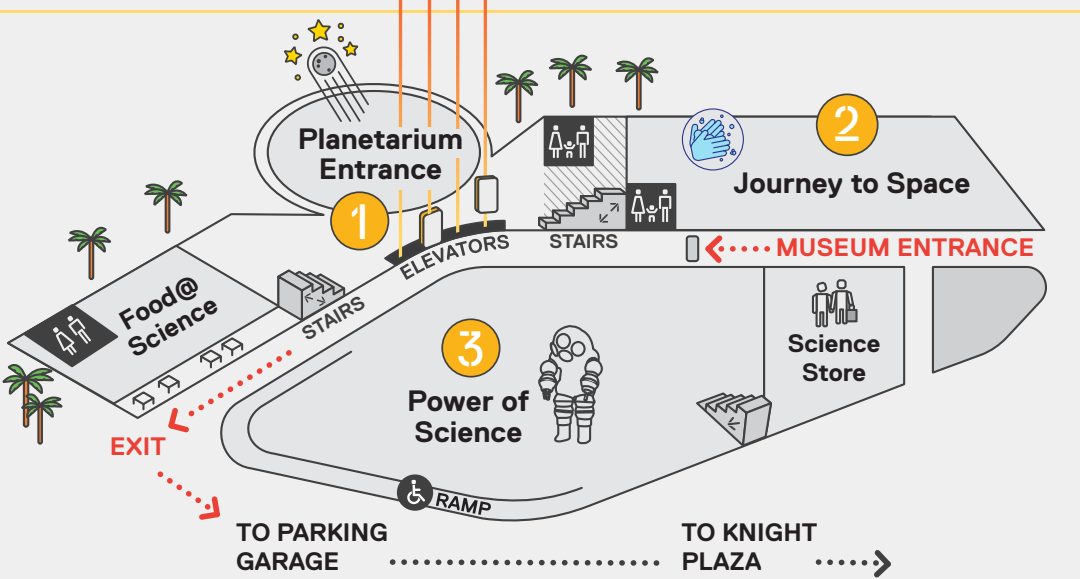

Guide to Your Visit

LEVEL 6 (ROOF)

- 1 The Sun Spot**
- 2 Observation Deck**

LEVEL 5

- 1 Marine Conservation WetLab**
This is an active research facility; visitation hours may vary.

LEVEL 4

- 1 Aquarium: The Vista**
- 2 River of Grass**
- 3 The Dig**

LEVEL 3

- 1 Aquarium: The Dive**
- 2 Feathers to the Stars**
- 3 MeLab**

LEVEL 2

- 1 Aquarium: The Deep**
- 2 MeLab**

LEVEL 1

- 1 Frost Planetarium**
- 2 Journey to Space**
- 3 Power of Science**

RESTROOMS

HAND-WASHING STATIONS

Frost Science is a smoke-free facility. No smoking or vaping on property.

Don't forget to grab a bite at **Food@Science** and shop for unique gifts and souvenirs at the **Science Store!**