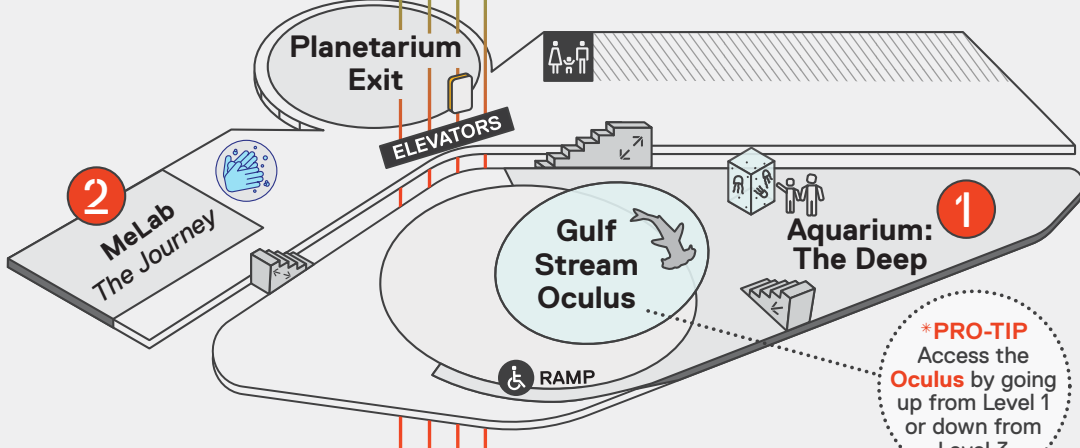

Guide to Your Visit

LEVEL 6 (ROOF)

- 1 The Sun Spot**
- 2 Observation Deck**

LEVEL 5

- 1 Marine Conservation WetLab**
This is an active research facility; visitation hours may vary.

LEVEL 4

- 1 Aquarium: The Vista**
- 2 River of Grass**
- 3 The Dig**

LEVEL 3

- 1 Aquarium: The Dive**
- 2 Feathers to the Stars**
- 3 MeLab**

LEVEL 2

- 1 Aquarium: The Deep**
- 2 MeLab**

LEVEL 1

- 1 Frost Planetarium**
- 2 Journey to Space**
- 3 Power of Science**

RESTROOMS

HAND-WASHING STATIONS